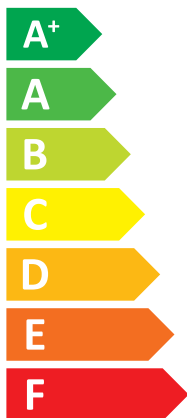

### 4-M

**A++**

**A**

Two icons showing sound power levels: a speaker icon with the text "- dB" and a house icon with the text "57 dB".

A map of Europe with different regions shaded in three shades of blue. A legend to the right indicates the power consumption for each shade: dark blue for 12 kW, medium blue for 14 kW, and light blue for 14 kW.